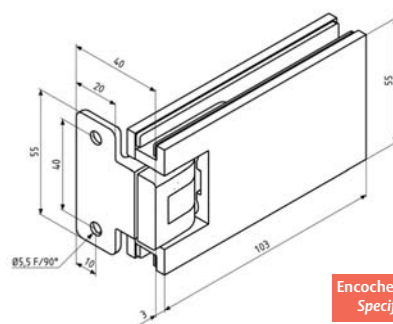

## Technical features

- Maximum weight per door 40 kg
- For 8 to 10 mm thick toughened glass
- For notch 3660BE
- Opening through 180°
- Supplied with screws and spacers
- Sales unit : Single hinge packaging : 2  
Glass to glass hinge packaging : 1

3660.\*\*.ORSQ

Encoche spécifique  
Specific notch

Chromé brillant  
Bright chromium

Chromé mat  
Matt chromium

Charnière simple réglable blocage à 90°, 2 trous de fixation  
Single adjustable hinge 90° blocking with 2 fixing points