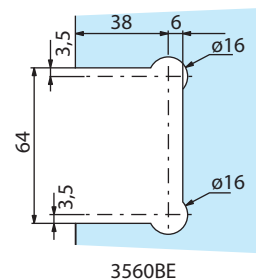

Charnières pour
pare douches
*Hinges for
shower screens*

MELORA SQ

Caractéristiques techniques

- Poids maxi par porte 40 kg
- Pour verre trempé de 8 et 10 mm
- Montage sur encoche 3560BE
- Ouverture à 180°
- Livrée avec vis de fixation
- Unité de vente : Charnière simple, conditionnée par 2
  Charnière double, conditionnée par 1

Technical features

- Maximum weight per door 40 kg
- For 8 to 10 mm thick toughened glass
- For notch 3560BE.
- Opening through 180°
- Supplied with screws
- Sales unit : Single hinge packaging : 2
  Glass to glass hinge packaging : 1

3560.**.ORSQ

LES + PRODUITS

The + product

Design

Réglage précis de
l'angle de la porte

Grande qualité
de finitions

Certifié TUV

Design

Precise adjustment
of the door angle

High quality finishes

TUV certified

Références / References

Laiton poli PVD
Polished brass PVD

Chromé brillant
Bright chromium

Chromé mat
Matt chromium

Effet Inox
Stainless steel effect

Charnière simple réglable blocage à 90°, 2 trous de fixation
Single adjustable hinge 90° blocking with 2 fixing points

3560.05.ORSQ

3560.30.ORSQ

3560.31.ORSQ

3560.35.ORSQ