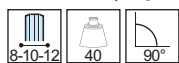

Références / References

Laiton poli PVD
Polished brass PVD